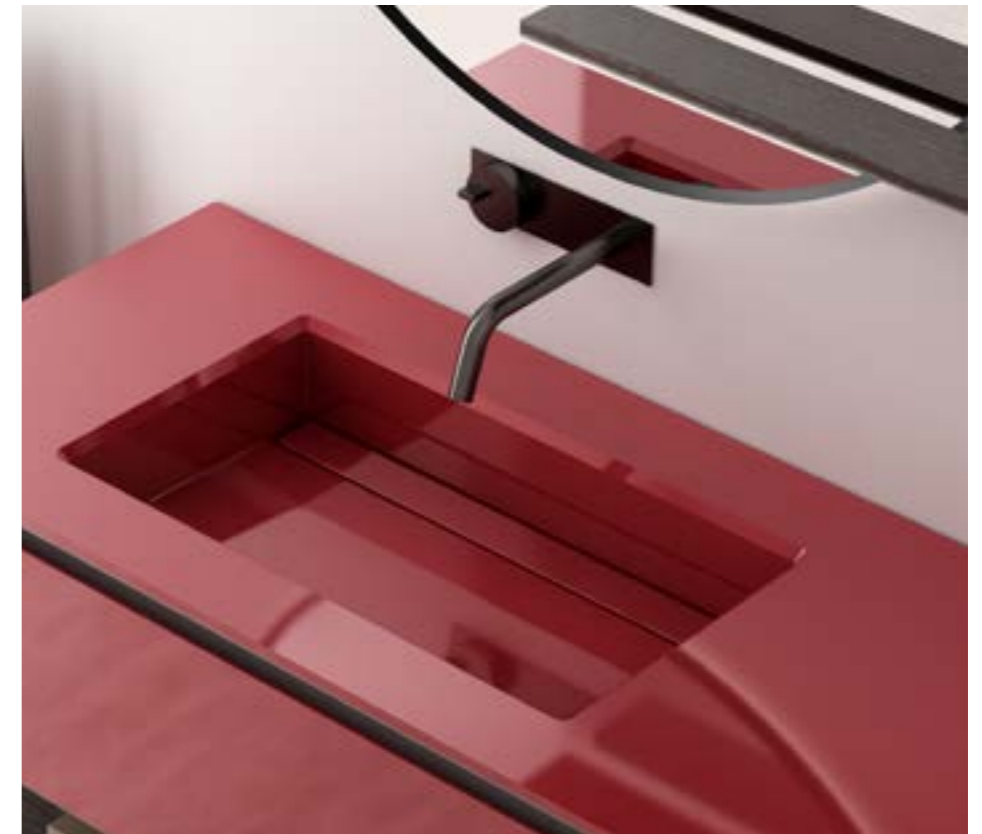

Lavabi

Basins

LAVABO IN VETRO SOFFIATO / BLOWN GLASS WASHBASIN /

Nati dalle abili mani di maestri vetrai, i lavabi in vetro soffiato possono essere installati in appoggio oppure abbinati alla base in cotto per una proposta unica ed iconica, che ne esalta la natura artigianale.

Skilfully handcrafted by masters glaziers, blown glass washbasins can be installed countertop or combined with cotto base for a unique and iconic solution, which enhances its artisan nature.

Dimensioni disponibili Available dimensions

H40 cm
Ø48 cm

Colori / Colors

> Grigio Caldo (VS.002)
> Grigio Freddo (VS.001)

LAVABO INTEGRATO IN GRES O SOLID SURFACE INTEGRATED WASHBASIN IN GRES OR SOLID SURFACE

Lavabo estremamente versatile dal design elegante e minimale, è disponibile nelle finiture gres o Solid Surface, con tre diverse tipologie di scarico per realizzazioni personalizzate.

Extremely versatile washbasin with an elegant and minimal design, it is available in gres or in Solid Surface, with three different types of drain for customized creations.

Dimensioni disponibili Available dimensions

LxP / LxD
50x31 cm
60x31 cm
70x31 cm

Colori / Colors

GRES
> Carrara Extra (GR.401)
> Marquina (GR.402)
> Pietra Grey (GR.410)
> Ceppo di Gré (GR.411)
> Industrial Ivory (GR.415)
> Industrial Taupe (GR.414)
> White Sand (GR.424)
> Grey Sand (GR.422)

SOLID SURFACE

> Bianco Opaco / Matt White (SS.705)
> Laccato / Lacquered (tutti i colori Karol / all Karol colors)