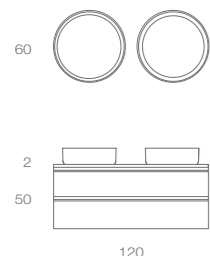

S 05
p. 214

Dimensioni / Dimensions
L120 x P/D46 x H52 cm

Top e base: laccati Grigio Piombo Lucido (LL.316)
Lavabo*
Specchio: con luce LED integrata

Top and cabinet: lacquered Glossy Grigio Piombo (LL.316)
Basin*
Mirror: with integrated LED light