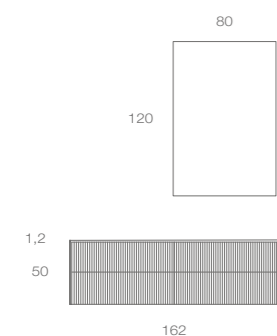

S 02
p. 202

Dimensioni / Dimensions
L162 x P/D46 x H51,2 cm

Top con lavabo integrato e fianchi: Gres Marquina (GR.402)
Basi: Noce Canaletto Rigato (WO.520R)
Specchio: con luce LED perimetrale

Top with integrated basin and sides: Gres Marquina (GR.402)
Cabinets: Noce Canaletto Rigato (WO.520R)
Mirror: with perimeter LED light