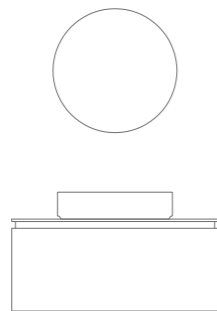

A 04

Dimensioni / Dimensions
L100 x P/D51 x H45 cm

Base e top laccati Grigio Ardesia Opaco (LO.127).
Lavabo d'appoggio CS 55x36 in Solid Surface Bianco Opaco (SS.501).
Specchio circolare con luce LED perimetrale.

Matt Grigio Ardesia (LO.127) lacquered cabinet and top.
Matt White Solid Surface (SS.501) CS 55x36 countertop washbasin.
Round mirror with perimeter LED light.