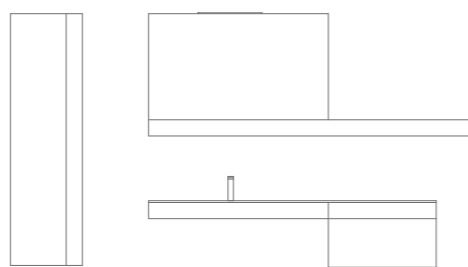

K 03

METAL

Dimensioni / Dimensions
L160 x P/D47,5 x H36 cm

Top con lavabo integrato in Solid Surface Bianco Opaco (SS.705).
Portlavabo Slim con maniglia in Brushed Copper (MT.757).
Base e colonna laccate Grigio Fumo Opaco (LO.126) con maniglie in Brushed Copper (MT.757).
Specchio con faretto LED superiore e mensola laccata Grigio Argento Opaco (LO.128).

*Matt White (SS.705) Solid Surface top with integrated basin.
Slim washbasin cabinet with Brushed Copper (MT.757) handle.
Matt Grigio Fumo (LO.126) lacquered cabinet and column with Brushed Copper (MT.757) handles.
Mirror with upper LED spotlight and Matt Grigio Argento (LO.128) lacquered shelf.*