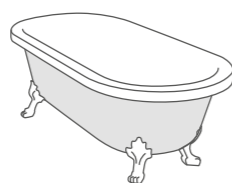

Newport

Dimensioni / Dimensions
175 x 80 x H 58 cm

MINERALMARMO

Finitura interno vasca
Bathtub internal finish

Bianco Opaco / Lucido
Matt / Glossy White

Finitura esterno vasca
Bathtub external finish

Bianco Opaco / Lucido
Matt / Glossy White

Laccati
Lacquered

Piedini
Feet

Cromo
Chrome

Metal
Brass / Copper

Laccati
Lacquered