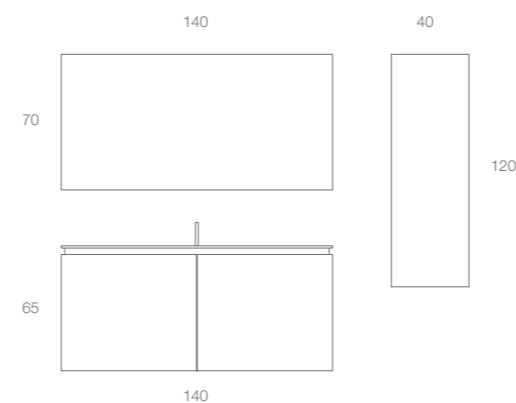

A 03
p. 140

Top con lavabo integrato: in Mineralmarmo laccato Salvia Opaco (LO.330)
Base e semicolonna: laccata Salvia Opaco (LO.330)
Specchio: con luce perimetrale LED.

Top with integrated basin: Matt Salvia (LO.330) lacquered Mineralmarmo
Cabinet and semi-column: lacquered Matt Salvia (LO.330)
Mirror: with perimeter LED light

Dimensioni / Dimensions
L140 x P/D51 x H65 cm