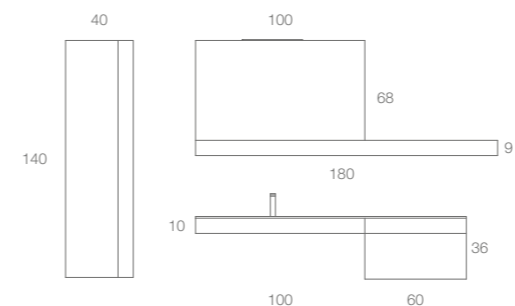

K 03 - METAL

p. 88

Dimensioni / Dimensions

L160 x P/D47,5 x H36 cm

Top con lavabo integrato: Solid Surface Bianco Opaco (SS.705)

Portalavabo Slim: con maniglia in Brushed Copper (MT.757)

Base e Colonna: laccate Grigio Fumo (LO.126) con maniglia Brushed Copper (MT.757)

Specchio: con faretto LED superiore e mensola laccata Grigio Argento Opaco (LO.128)

Top with integrated basin: Matt White Solid Surface (SS.705)

Slim washbasin cabinet: with Brushed Copper (MT.757) handle

Cabinet and Column: lacquered Matt Grigio Fumo (LO.126) with Brushed Copper (MT.757) handle

Mirror: with upper LED spotlight and lacquered Matt Grigio Argento (LO.128) shelf