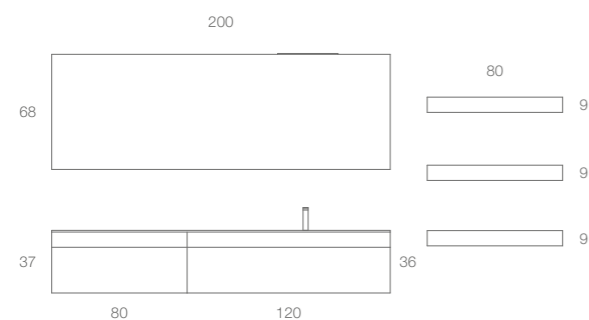

K 02 - METAL

p. 82

Dimensioni / Dimensions

L200 x P/D47,5 x H36 cm

Top con lavabo integrato: Gres Marquina (GR.402)

Basi: laccato Nero Opaco (LO.370) con maniglia Brushed Black (MT.755)

Mensole: laccate Nero Opaco (LO.370)

Portasalviette: Brushed Black (MT.755)

Specchio: con faretto LED superiore

Top with integrated basin: Gres Marquina (GR.402)

Cabinets: lacquered Matt Nero (LO.370) with Brushed Black (MT.755) handle

Shelves: lacquered Matt Nero (LO.370)

Towel-holder: Brushed Black (MT.755)

Mirror: with upper LED spotlight