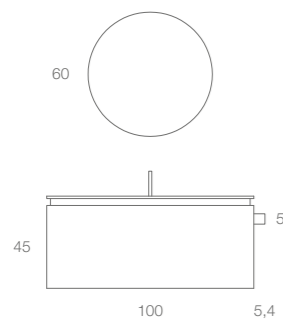

A 01
p. 130

Top con lavabo integrato: in Mineralmarmo laccato Terra d'Ombra Opaco (LO.160)
Base: laccata Terra d'Ombra Opaco (LO.160)
Portasalviette: finitura nero opaco
Specchio circolare: con luce perimetrale LED.

Top with integrated basin: Matt Terra d'Ombra (LO.160) lacquered Mineralmarmo
Cabinet: lacquered Matt Terra d'Ombra (LO.160)
Towel-holder: matt black finish
Round mirror: with perimeter LED light

Dimensioni / Dimensions
L100 x P/D51 x H45 cm