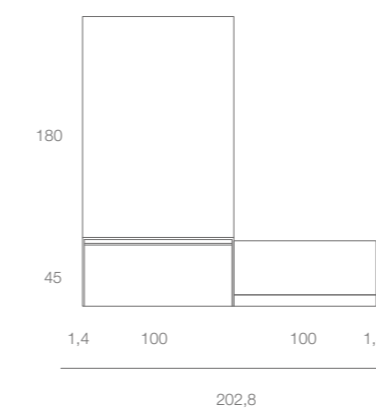

T 08
p. 54

Dimensioni / Dimensions
L203 x P/D51 x H45 cm

Base portalavabo, top con lavabo integrato e fianchi: Gres Industrial Ivory (GR.415)
Specchio: con retroilluminazione LED
Panca: Rovere Tabacco (WR.503) con retroilluminazione LED

Washbasin cabinet, top with integrated basin and sides: Gres Industrial Ivory (GR.415)
Mirror: with LED backlight
Bench: Rovere Tabacco (WR.503) with LED backlight