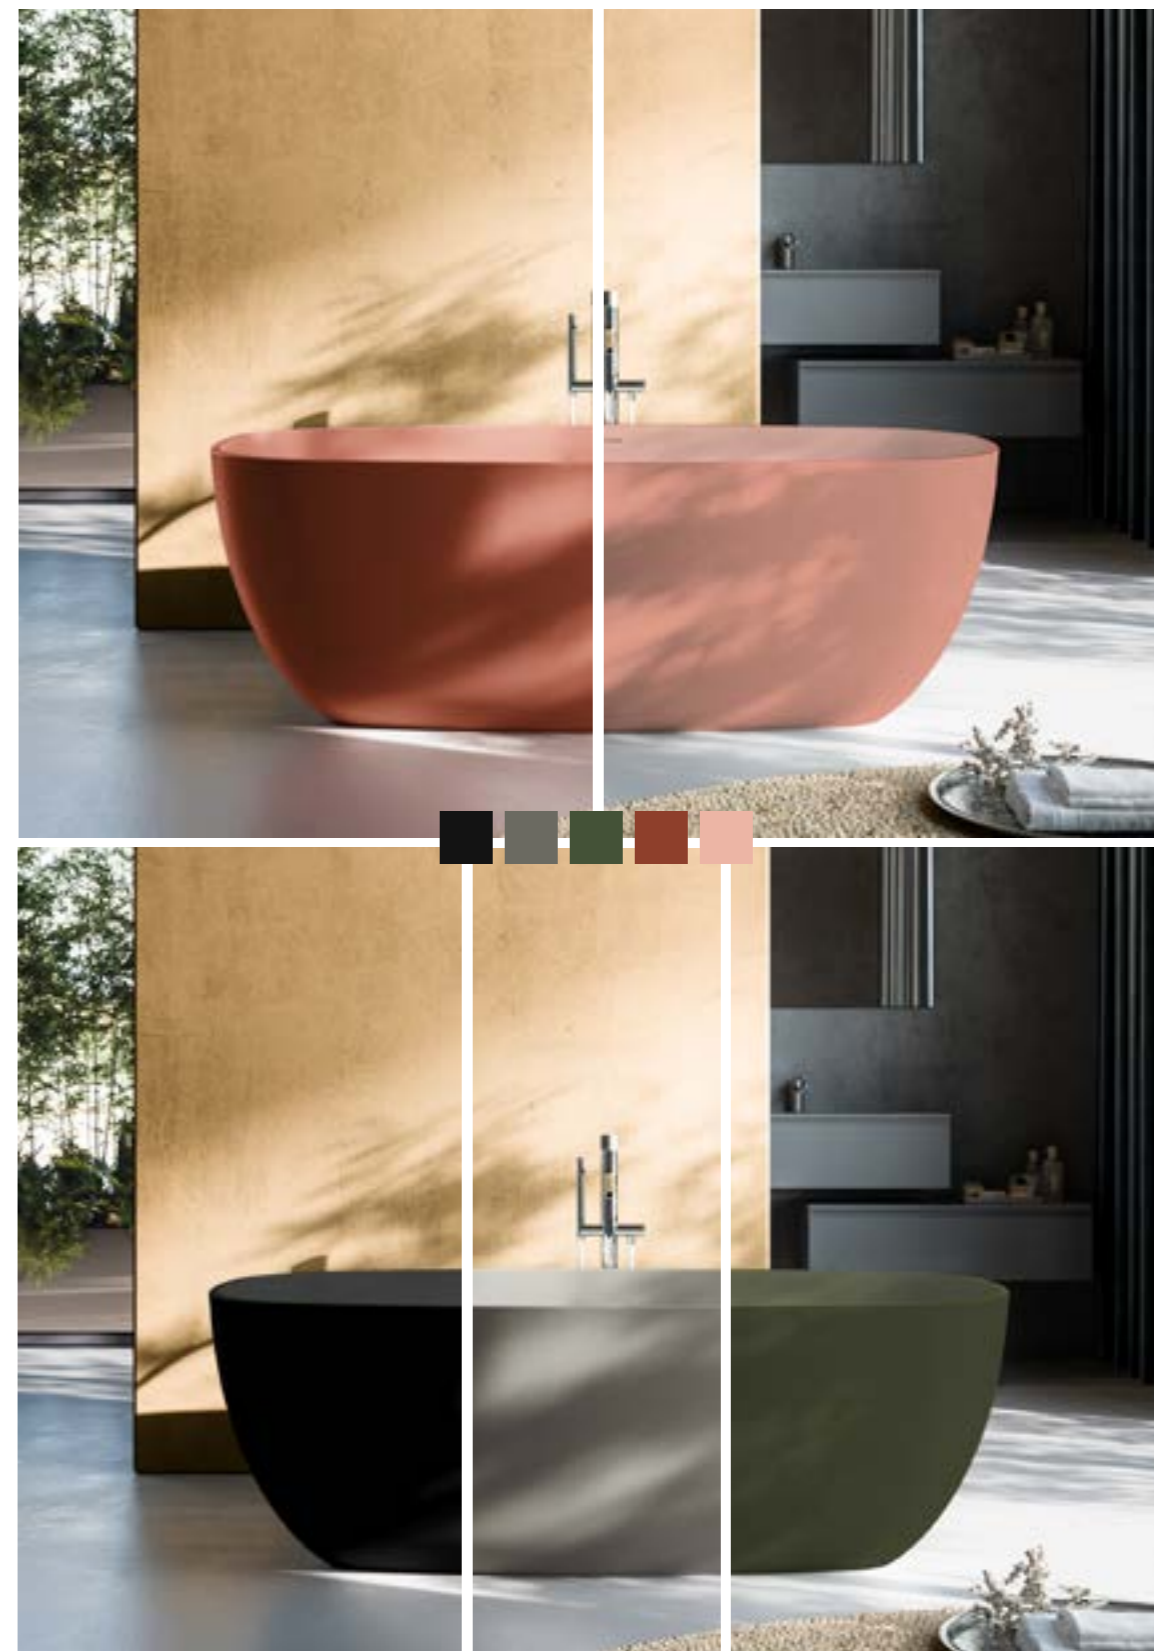

Manila in Solid Surface with external Colour finish, glossy or matt version.

Manila in Mineralmarmo nei cinque colori disponibili.

Manila in Mineralmarmo, available in five colours.

Bogotá

Dimensioni / Dimensions
171,6 x 73,7 x H 57,6 cm