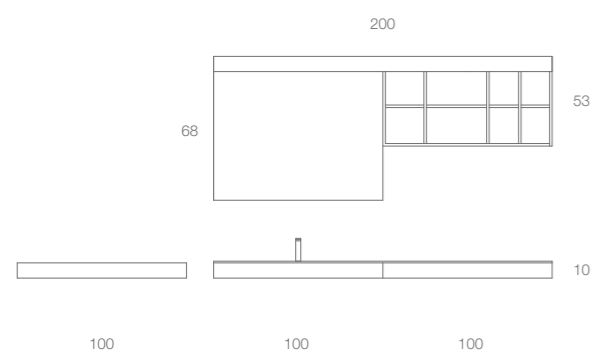

K 05 - GRES
p. 98

Top con lavabo integrato: Gres Pietra Grey (GR.410)
Portalavabo Slim: con maniglia in Gres Pietra Grey (GR.410)
Cassetto organizer: Gres Pietra Grey (GR.410)
Portasalviette: Gres Pietra Grey (GR.410)
Specchio Move: specchio contenitore con LED integrato laccato Grigio Fumo (LO.126)

Top with integrated basin: Gres Pietra Grey (GR.410)
Slim washbasin cabinet: with Gres Pietra Grey (GR.410) handle
Drawer with organizer: Gres Pietra Grey (GR.410)
Towel-holder: Gres Pietra Grey (GR.410)
Move mirror: Matt Grigio Fumo (LO.126) lacquered mirror cabinet with integrated LED

Dimensioni / Dimensions
L200 x P/D47,5 x H9 cm