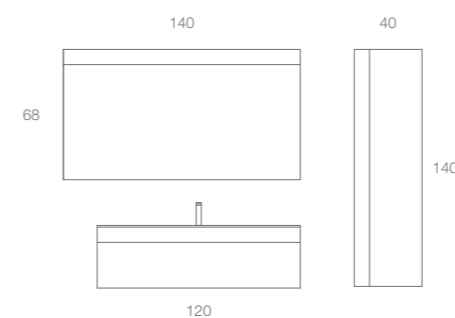

K 07 - WOOD
p. 110

Top con lavabo integrato: Gres Nero (GR.404)
Base: laccata Terra d'Ombra Opaco (LO.160) con maniglia in Rovere Smoked (WR.512)
Colonna con specchio: laccata Terra d'Ombra Opaco (LO.160) con maniglia in Rovere Smoked (WR.512)
Specchio: laccato Terra d'Ombra Opaco (LO.160) con profilo luminoso

Top with integrated basin: Gres Nero (GR.404)
Cabinet: lacquered Matt Terra d'Ombra (LO.160) with Rovere Smoked (WR.512) handle
Column with mirror: lacquered Matt Terra d'Ombra (LO.160) with Rovere Smoked (WR.512) handle
Mirror: lacquered Matt Terra d'Ombra (LO.160) with LED profile

Dimensioni / Dimensions
L120 x P/D47,5 x H36 cm