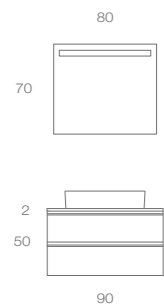

S 09
p. 230

Top e base: laccati Beige Opaco (LO.140)

Lavabo*

Specchio: con luce LED integrata

Top and cabinet: lacquered Matt Beige (LO.140)

Basin*

Mirror: with integrated LED light

Dimensioni / Dimensions

L90 x P/D46 x H52 cm

S 10
p. 234

Top con lavabo integrato: Mineralmarmo Bianco Opaco (MM.001)

Base: laccata Grigio Piombo Opaco (LO.316)

Portasalviette: nero opaco

Specchio: con faretto LED superiore

Top with integrated basin: Matt White Mineralmarmo (MM.001)

Cabinet: lacquered Matt Grigio Piombo (LO.316)

Towel-holder: matt black

Mirror: with upper LED spotlight