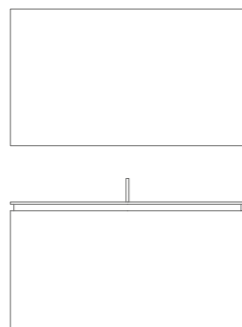

*On the left: example of Amiata full-colour composition, H45 cm.
Under: detail with matt black (MT.760) towel-holder. Towel-holder is available also in chrome version.*

A 02

Dimensioni / Dimensions
L120 x P/D51 x H65 cm